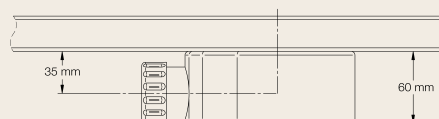

Technical Specifications

	Density	1,65kg/l	Standard UNE-10545
	Impact resistance	e=0,77	Standard UNE-EN 13748
	Flex resistance and tensile strength	42,5 Mpa	Standard UNE-EN 10545
	Lineal thermal expansion coefficient	Longitudinal $\alpha_1(1/^\circ\text{C})=2,4 \times \text{E-5}$ Transversal $\alpha_1(1/^\circ\text{C}) 3,2 \times \text{E-5}$	Standard UNE-EN 10545
	Water absorption	W=0,06	Standard UNE-EN 13748
	Resistance to chemical products	No visual change	Standard UNE-EN 10545
	Fire reaction	Bfl-s1	Standard UNE-EN 9239
	Slip resistance	20	Standard UNE-EN 13748
	Slipperiness	C2 to C3	Standard UNE ENV 12633:2003

SolidSynthec® is:

- ✓ Highly resistant
- ✓ Anti-slip
- ✓ Long-lasting
- ✓ Silky
- ✓ Easy-to-cut
- ✓ Design and innovation

SolidSynthec®

SolidSynthec is a high-quality technical material developed by **Bosnor**, suitable for use as a cladding or base for the manufacture of solid and compact shower trays.

Composition

This material is composed of a high-performance polyester resin and a high-finesse and high-purity non-mineral synthetic filler called ATH (aluminum trihydroxide). The result is a completely homogeneous material, technically superior to other market options.

ASSOCIATED COMPANY
AIDIMME
TECHNOLOGY INSTITUTE

Installation and maintenance

The installation of shower trays is carried out by specialized personnel, by means of wheelbarrows, traspallets or more than one person, due to their weight.

Installation options

Our shower trays must be installed on a levelled cement base and they may be mounted:

1) Flush with the floor
2) Built-in
3) Raised above the floor
4) On legs

Maintenance

After showering, rinse the tray with water and ventilate the shower area well.