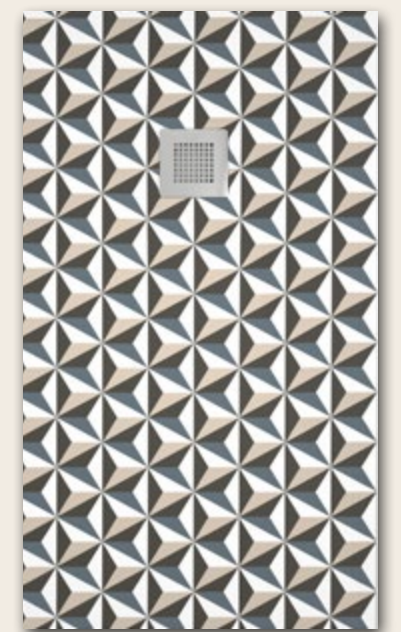

Pyramid

Deco Collection

A collection inspired by Art Deco, full of fantasy and originality to provide your bathroom with art, color and design.