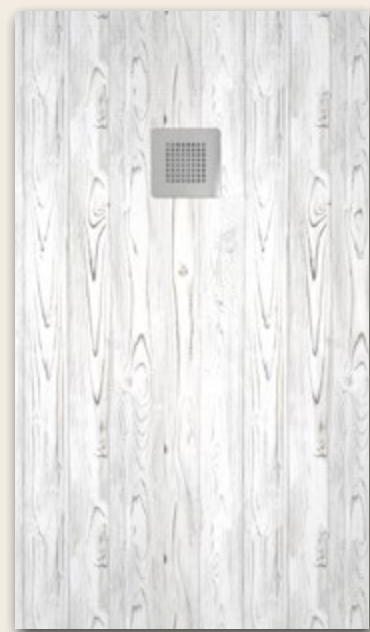

Atlantic

Wood Collection

A collection whose key element is wood, its different tones and grains, giving warmth to your bathroom